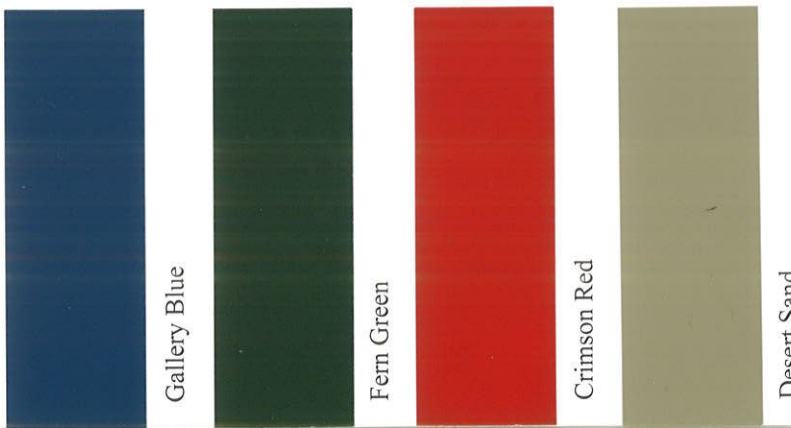

Ash Gray

Koko Brown

Burnished Slate

Light Stone

Hawaiian Blue

Charcoal Gray

PBR Panel w/ TightLap
 Used for roof and wall applications.
 Minimum Slope is 1/2:12.

PBU Panel w/ TightLap
 Used for roof and wall applications.
 Minimum Slope is 1:12.

The TightLap Advantage:

- Rigid lap edge for less kinks when handling
- Less edge wave created by rollforming
- Creates a tighter seal and cleaner look

Gallery Blue

Fern Green

Crimson Red

Desert Sand